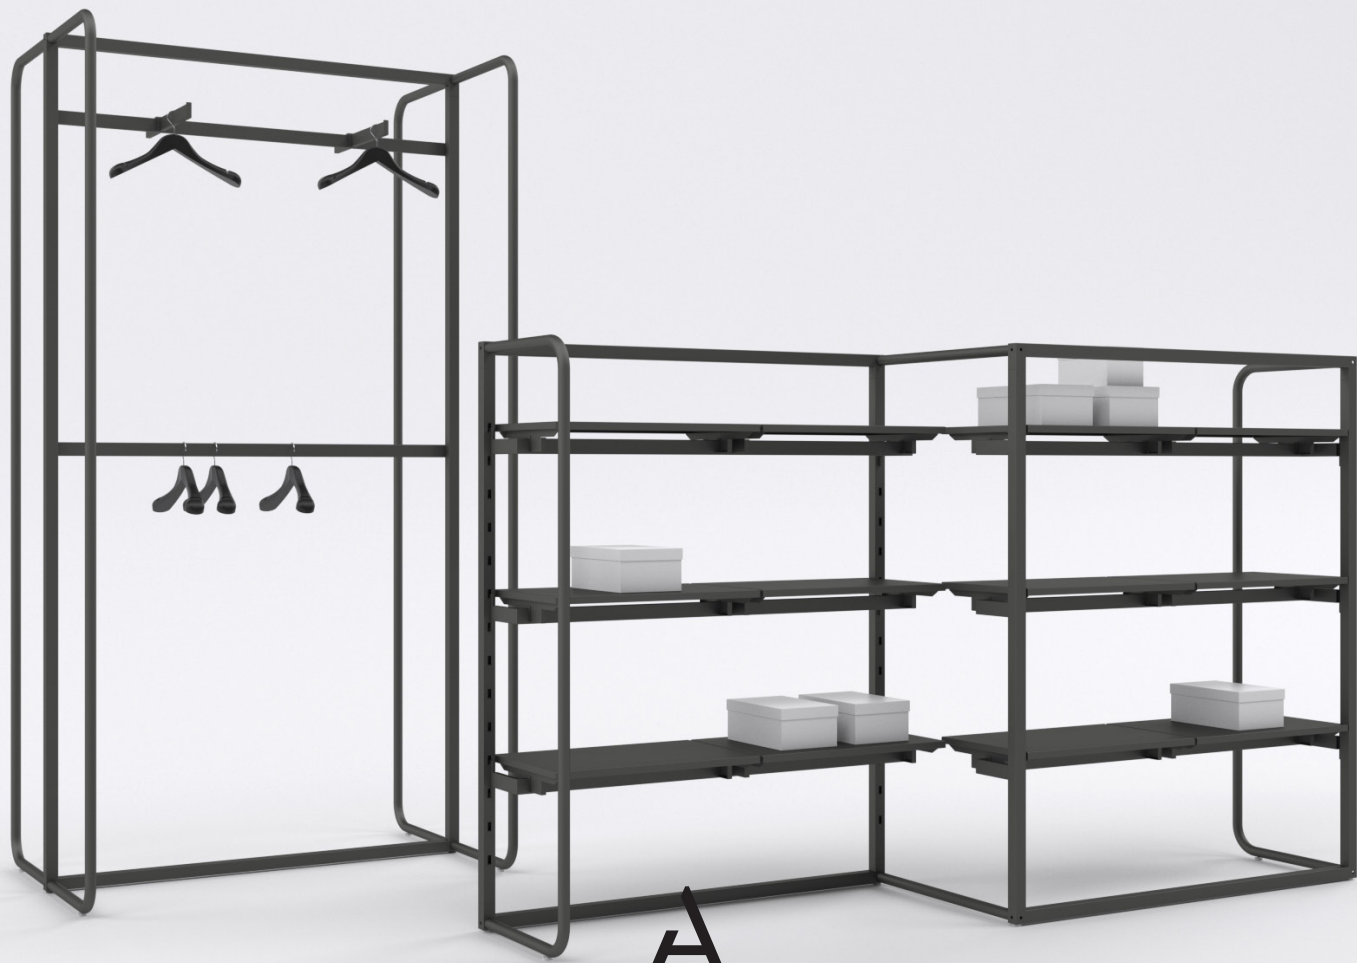

A

Product
Plot

Plot

Made of round 3 cm / 1 3/16" steel tubes and hidden aluminum pressure die casted connectors, Plot is a system with a strong freestanding nature and a technology soul.

Its inner technology and high reconfigurable power allow to obtain a huge list of freestanding items starting from tables up to dynamic solutions for the middle area.

Plot Display Console 48"x28" € 314,00

Product

TondoQuadro

TondoQuadro

Light and solid, sinuous and geometric, TONDOQUADRO is the newest ALU system made of round 3 cm / 1 3/16" and square 3,5 cm / 1 3/8" steel profiles that combined together create multipurpose display configurations. The aluminum pressure die casted connector allows the slotted square profile to be positioned in four different directions. TONDOQUADRO is the very first ALU system to offer a seamless 183cm / 72" span, boosting hanging and shelving capacity. It can outfit your entire shopping environment or be your kiosk in a multi-branded space. TONDOQUADRO's accessories transform a static unit into a dynamic display, playing with different layers of merchandise.

€ 97,00

TQ Insert Shelf 24"

€ 77,00

A

TONDOQUADRO KIT 01

Dimensions: L 1290 x H 2470 x D 935 mm

Price

Freestanding Unit **€ 737,00**

A

Product
Slash

Slash

Sleek, solid, strong and refined, SLASH is composed of 15x40 mm rectangular slotted profiles that can be free-standing or wall mounted. The versatility allows for a variance of display setups, from angled slash, vertical or radial - offering an endless range of visual solutions and maximum use of wall capacity. Accessories can be attached and removed without tools, creating a multifunctional system for display and communication. SLASH offers a high degree of customization and is available in a variety of finishes, providing the ultimate retail solution.