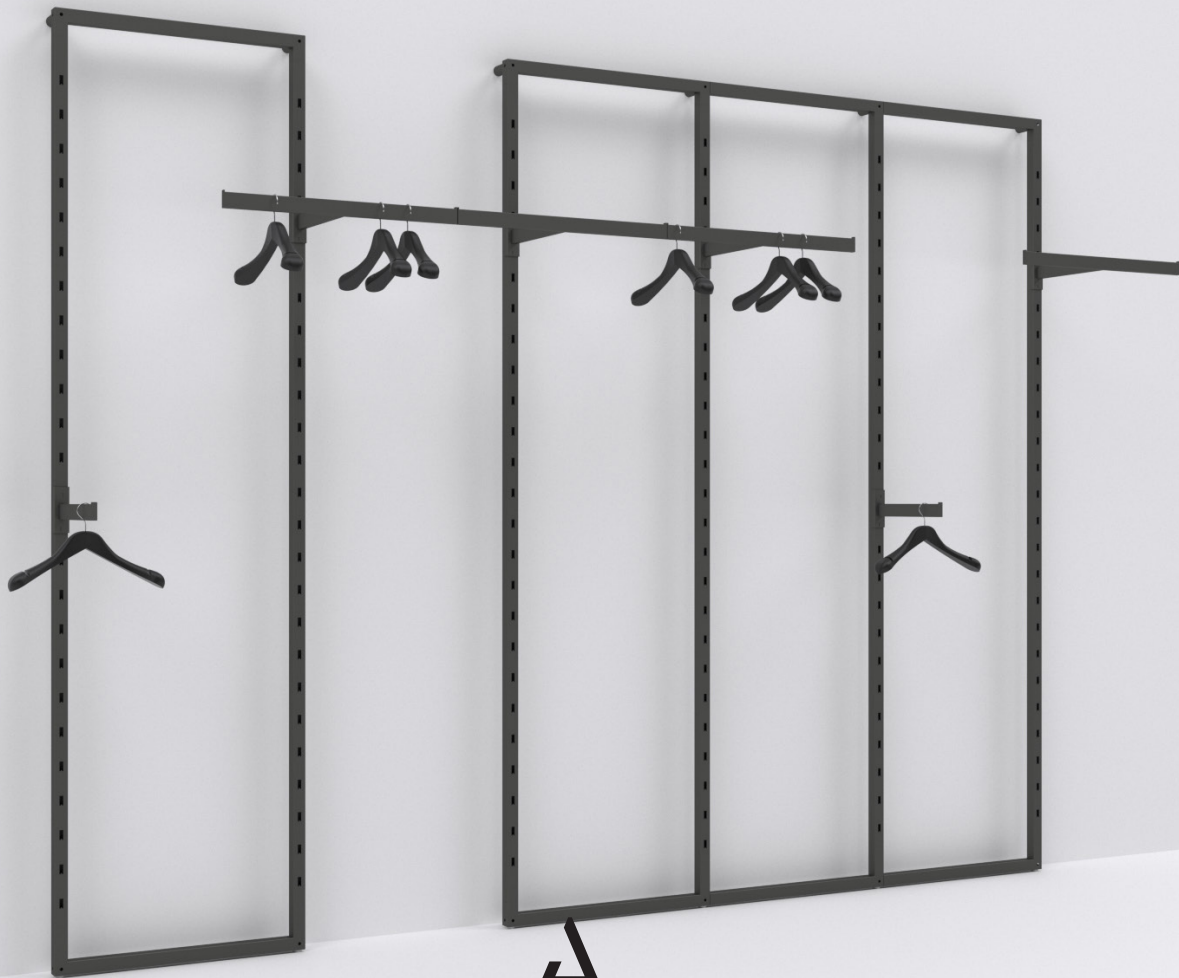

A

Product
Plot

Plot

Made of round 3 cm / 1 3/16" steel tubes and hidden aluminum pressure die casted connectors, Plot is a system with a strong freestanding nature and a technology soul.

Its inner technology and high reconfigurable power allow to obtain a huge list of freestanding items starting from tables up to dynamic solutions for the middle area.

TQ Crossbar 48" **€ 54,00**

TQ Crossbar Double Faceout **€ 45,00**

TONDOQUADRO KIT 02

Dimensions: L 2545 x H 1550 x D 680 mm

Price

TQ S-Unit **€ 670,00**

TQ Crossbar Cantilever 48" **€ 66,00**

TQ Insert Shelf 24" **€ 77,00**

A

Product
Slash

Slash

Sleek, solid, strong and refined, SLASH is composed of 15x40 mm rectangular slotted profiles that can be free-standing or wall mounted. The versatility allows for a variance of display setups, from angled slash, vertical or radial - offering an endless range of visual solutions and maximum use of wall capacity. Accessories can be attached and removed without tools, creating a multifunctional system for display and communication. SLASH offers a high degree of customization and is available in a variety of finishes, providing the ultimate retail solution.