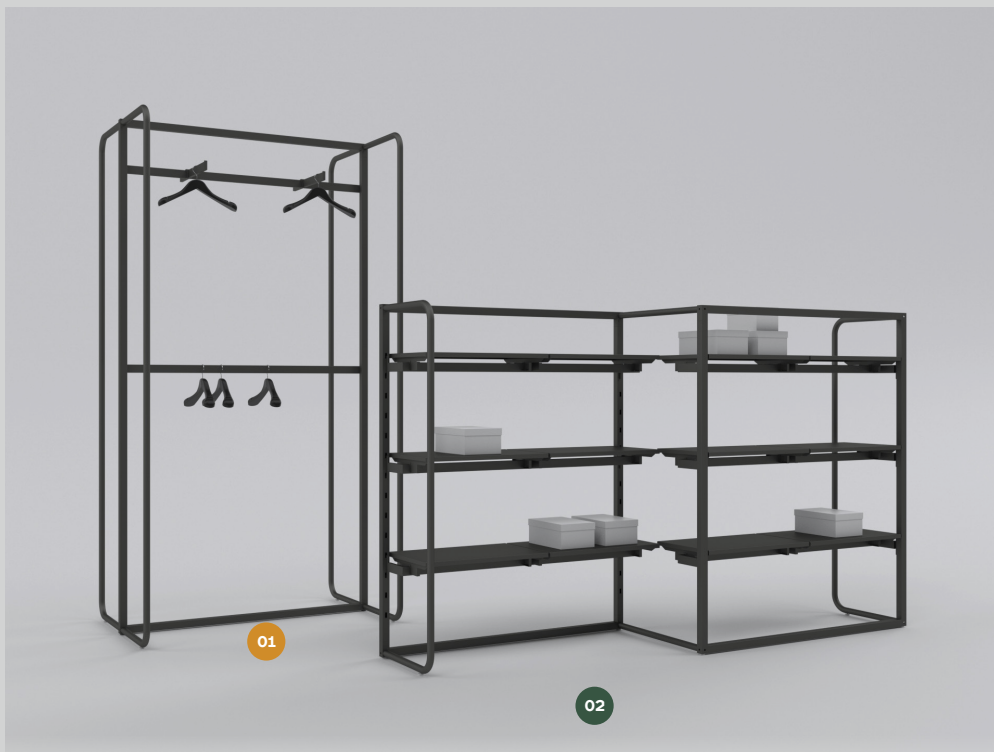

Plot Display Console 48"x28" € 314,00

Product

TondoQuadro

TondoQuadro

Light and solid, sinuous and geometric, TONDOQUADRO is the newest ALU system made of round 3 cm / 1 3/16" and square 3,5 cm / 1 3/8" steel profiles that combined together create multipurpose display configurations. The aluminum pressure die casted connector allows the slotted square profile to be positioned in four different directions. TONDOQUADRO is the very first ALU system to offer a seamless 183cm / 72" span, boosting hanging and shelving capacity. It can outfit your entire shopping environment or be your kiosk in a multi-branded space. TONDOQUADRO's accessories transform a static unit into a dynamic display, playing with different layers of merchandise.

ALU

A

TONDOQUADRO KIT 01

Dimensions: L 3190 x H 2470 x D 1900 mm

Price

TQ Kiosk

€ 1.687,00

TQ Crossbar 72"

€ 97,00

TQ Insert Shelf 24"

€ 77,00

A

TONDOQUADRO KIT 01

Dimensions: L 1290 x H 2470 x D 935 mm

Price

Freestanding Unit **€ 737,00**

A

Product
Slash

Slash

Sleek, solid, strong and refined, SLASH is composed of 15x40 mm rectangular slotted profiles that can be free-standing or wall mounted. The versatility allows for a variance of display setups, from angled slash, vertical or radial - offering an endless range of visual solutions and maximum use of wall capacity. Accessories can be attached and removed without tools, creating a multifunctional system for display and communication. SLASH offers a high degree of customization and is available in a variety of finishes, providing the ultimate retail solution.