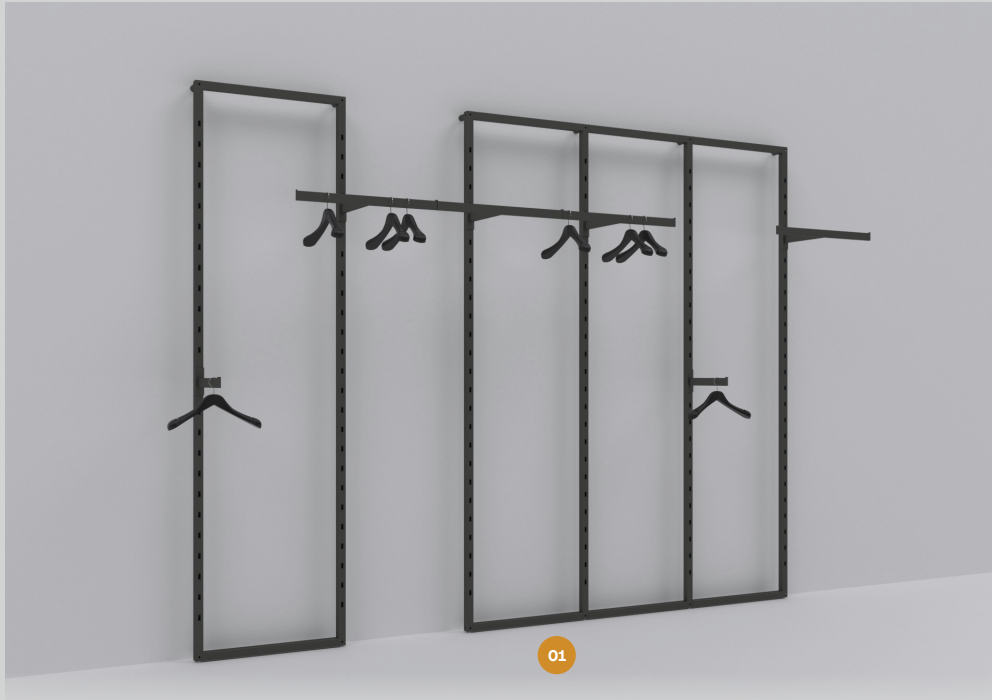

TONDOQUADRO KIT 01

Dimensions: L 3260 x H 2470 x D 95 mm

Price

Wall mounted Unit

€ 327,00

TQ Frontal T-Bar

€ 75,00

TQ Frontal Faceout

€ 48,00