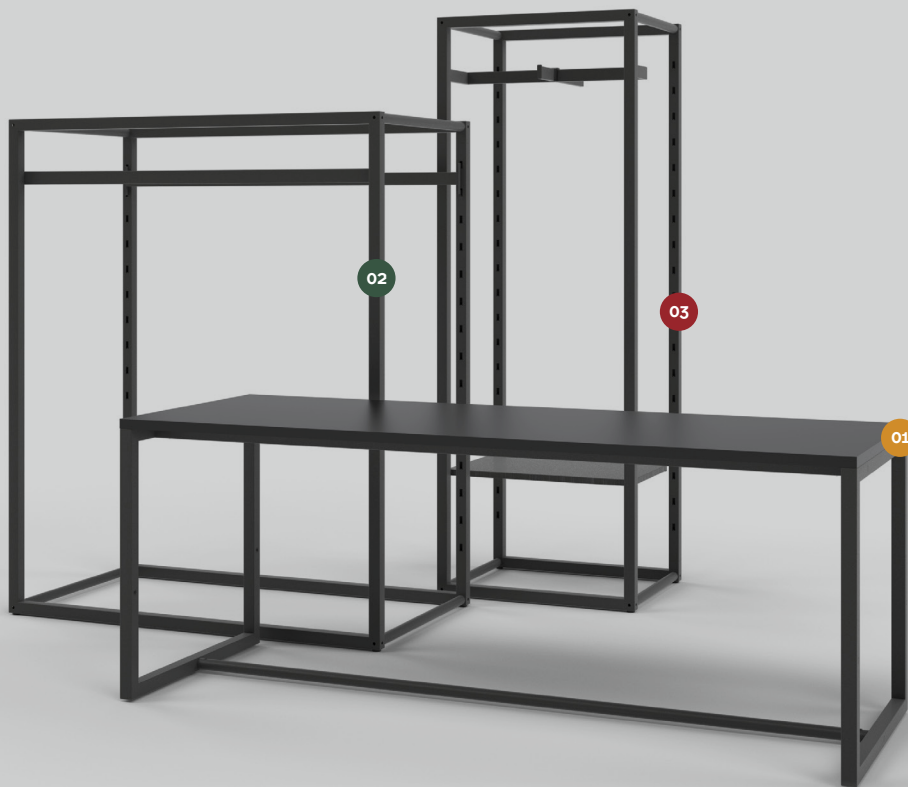

TONDOQUADRO KIT 01

Dimensions: L 1900 x H 700 x D 680 mm

Price

Table

€ 428,00

TONDOQUADRO KIT 02

Dimensions: L 1290 x H 1550 x D 680 mm

Price

Freestanding Unit

€ 545,00

Crossbar 48"

€ 54,00

TONDOQUADRO KIT 03

Dimensions: L 680 x H 1900 x D 680 mm

Price

Freestanding Unit

€ 636,00

Crossbar 24"

€ 46,00

Double Faceout

€ 45,00