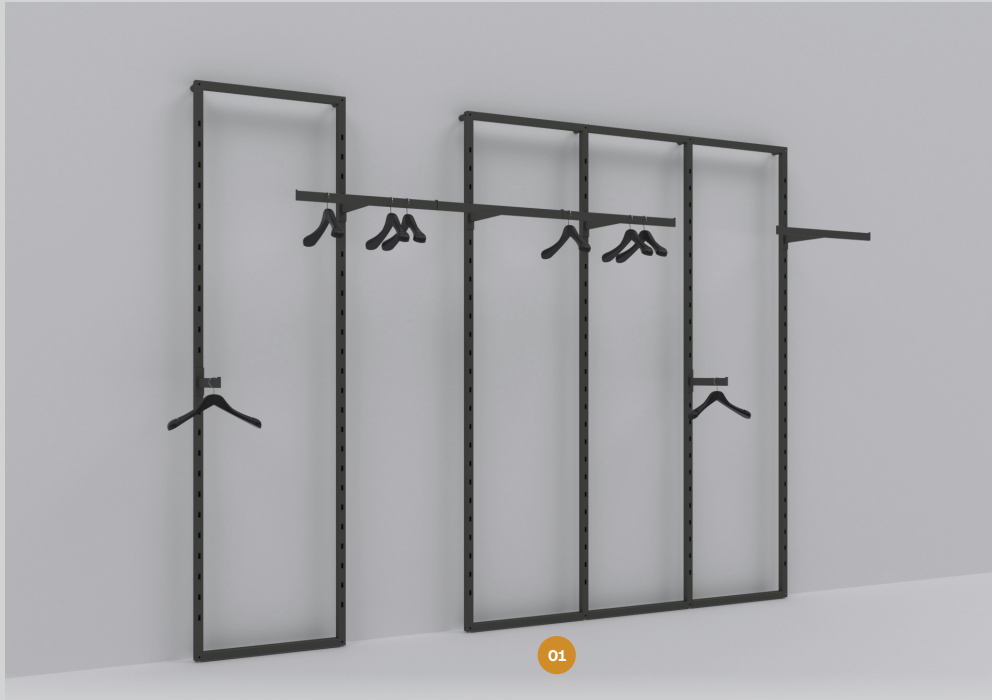

TONDOQUADRO KIT 01

Dimensions: L 3260 x H 2470 x D 95 mm

Price

Wall mounted Unit

€ 350,00

TQ Frontal T-Bar

€ 80,00

TQ Frontal Faceout

€ 51,00