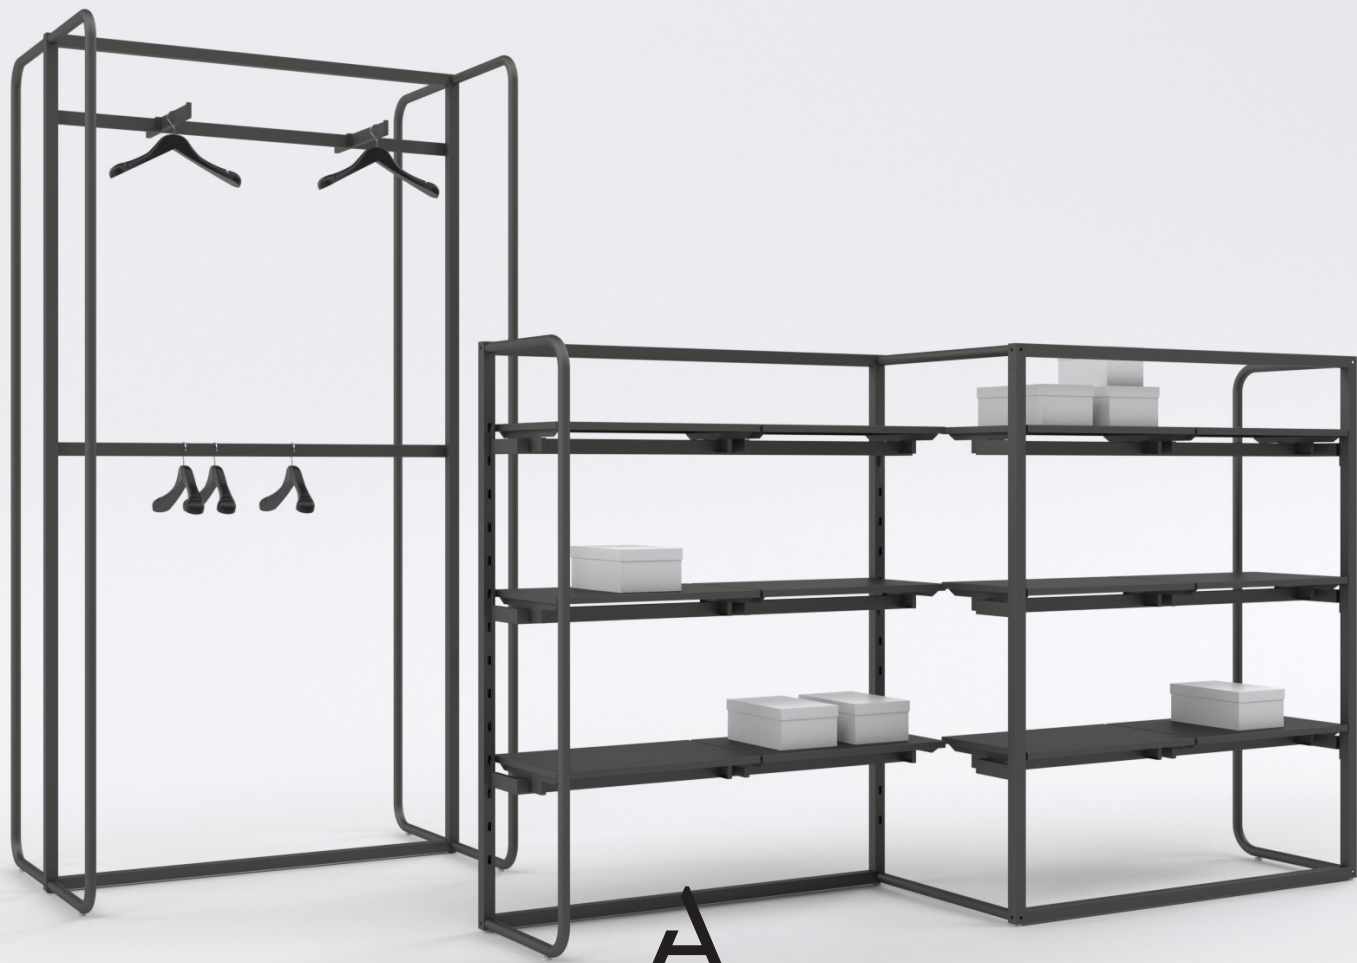

A

Product
Plot

Plot

Made of round 3 cm / 1 3/16" steel tubes and hidden aluminum pressure die casted connectors, Plot is a system with a strong freestanding nature and a technology soul.

Its inner technology and high reconfigurable power allow to obtain a huge list of freestanding items starting from tables up to dynamic solutions for the middle area.

Plot Display Console 48"x28" € 336,00

Product

TondoQuadro

TondoQuadro

Light and solid, sinuous and geometric, TONDOQUADRO is the newest ALU system made of round 3 cm / 1 3/16" and square 3,5 cm / 1 3/8" steel profiles that combined together create multipurpose display configurations. The aluminum pressure die casted connector allows the slotted square profile to be positioned in four different directions. TONDOQUADRO is the very first ALU system to offer a seamless 183cm / 72" span, boosting hanging and shelving capacity. It can outfit your entire shopping environment or be your kiosk in a multi-branded space. TONDOQUADRO's accessories transform a static unit into a dynamic display, playing with different layers of merchandise.

€ 104,00

TQ Insert Shelf 24"

€ 82,00

A

TONDOQUADRO KIT 01

Dimensions: L 1290 x H 2470 x D 935 mm

Price

Freestanding Unit € 789,00

A

Product
Slash

Slash

Sleek, solid, strong and refined, SLASH is composed of 15x40 mm rectangular slotted profiles that can be free-standing or wall mounted. The versatility allows for a variance of display setups, from angled slash, vertical or radial - offering an endless range of visual solutions and maximum use of wall capacity. Accessories can be attached and removed without tools, creating a multifunctional system for display and communication. SLASH offers a high degree of customization and is available in a variety of finishes, providing the ultimate retail solution.