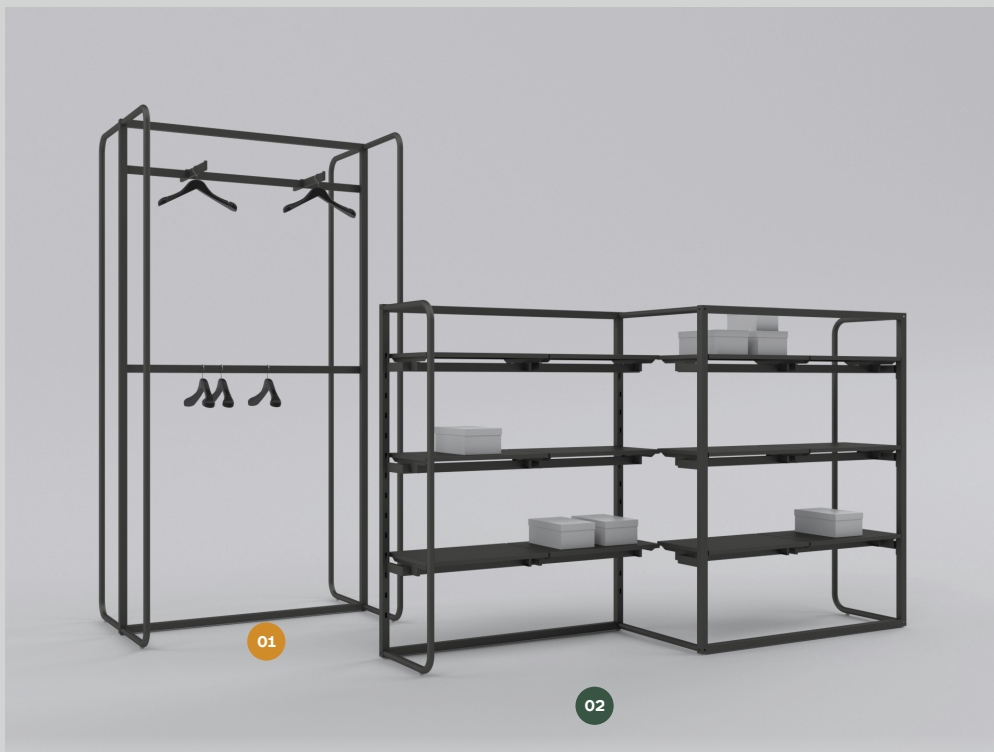

Plot Display Console 48"x28" € 336,00

Product

TondoQuadro

TondoQuadro

Light and solid, sinuous and geometric, TONDOQUADRO is the newest ALU system made of round 3 cm / 1 3/16" and square 3,5 cm / 1 3/8" steel profiles that combined together create multipurpose display configurations. The aluminum pressure die casted connector allows the slotted square profile to be positioned in four different directions. TONDOQUADRO is the very first ALU system to offer a seamless 183cm / 72" span, boosting hanging and shelving capacity. It can outfit your entire shopping environment or be your kiosk in a multi-branded space. TONDOQUADRO's accessories transform a static unit into a dynamic display, playing with different layers of merchandise.

ALU

A

TONDOQUADRO KIT 01

Dimensions: L 3190 x H 2470 x D 1900 mm

Price

TQ Kiosk

€ 1.805,00

TQ Crossbar 72"

€ 104,00

TQ Insert Shelf 24"

€ 82,00

A

TONDOQUADRO KIT 01

Dimensions: L 1290 x H 2470 x D 935 mm

Price

Freestanding Unit € 789,00

A

Product
Slash

Slash

Sleek, solid, strong and refined, SLASH is composed of 15x40 mm rectangular slotted profiles that can be free-standing or wall mounted. The versatility allows for a variance of display setups, from angled slash, vertical or radial - offering an endless range of visual solutions and maximum use of wall capacity. Accessories can be attached and removed without tools, creating a multifunctional system for display and communication. SLASH offers a high degree of customization and is available in a variety of finishes, providing the ultimate retail solution.