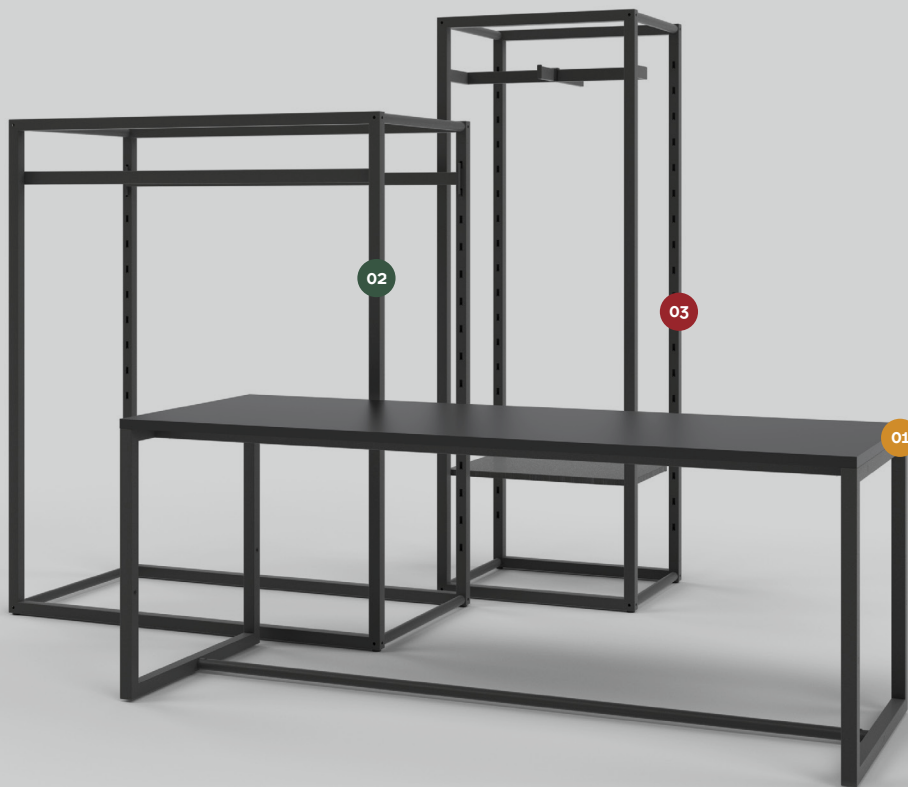

TONDOQUADRO KIT 01

Dimensions: L 1900 x H 700 x D 680 mm

Price

Table

€ 458,00

TONDOQUADRO KIT 02

Dimensions: L 1290 x H 1550 x D 680 mm

Price

Freestanding Unit

€ 583,00

Crossbar 48"

€ 58,00

TONDOQUADRO KIT 03

Dimensions: L 680 x H 1900 x D 680 mm

Price

Freestanding Unit

€ 681,00

Crossbar 24"

€ 49,00

Double Faceout

€ 48,00