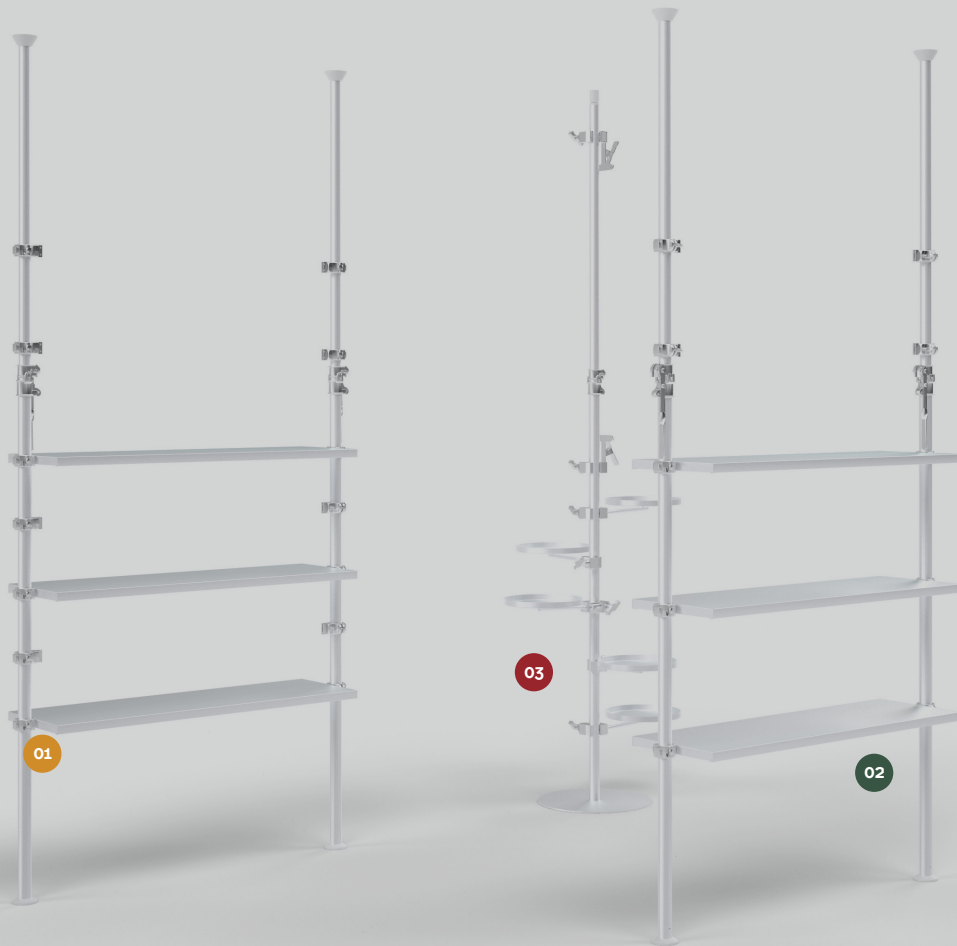

A

Product
Slash

Slash

Sleek, solid, strong and refined, SLASH is composed of 15x40 mm rectangular slotted profiles that can be free-standing or wall mounted. The versatility allows for a variance of display setups, from angled slash, vertical or radial - offering an endless range of visual solutions and maximum use of wall capacity. Accessories can be attached and removed without tools, creating a multifunctional system for display and communication. SLASH offers a high degree of customization and is available in a variety of finishes, providing the ultimate retail solution.

Wall Mounted Unit	€ 352,00
Slash Slotted Crossbar 24"	€ 46,00
Slash Slotted Crossbar 48"	€ 54,00
Insert Shelf 12"	€ 61,00
Faceout Double	€ 46,00

A

Product
Autopole

Autopole

AUTOPOLE is a telescopic, tension mounted, freestanding pole, secured with a simple lever movement. With a wide range of connectors and accessories that permit full flexibility and infinite visual solutions: it can be used to display, hold, and communicate with 360° potential.

The system's fundamental characteristic is the quickness with which it can be assembled without the need for tools. AUTOPOLE is available in its early, natural finish aluminum version to clear painted steel for a raw, sophisticated aesthetic. ALU's AUTOPOLE is one of the best-selling fixtures within the retail sector, and continues to be a product icon in the photographic world.

A L U

AUTOPOLE KIT 01

Dimensions: L 1320 x H 2400 x D 380 mm

Price

Autopole € 111,00

Metal Shelf 48" € 84,00

Fast Grip € 17,00

AUTOPOLE KIT 02