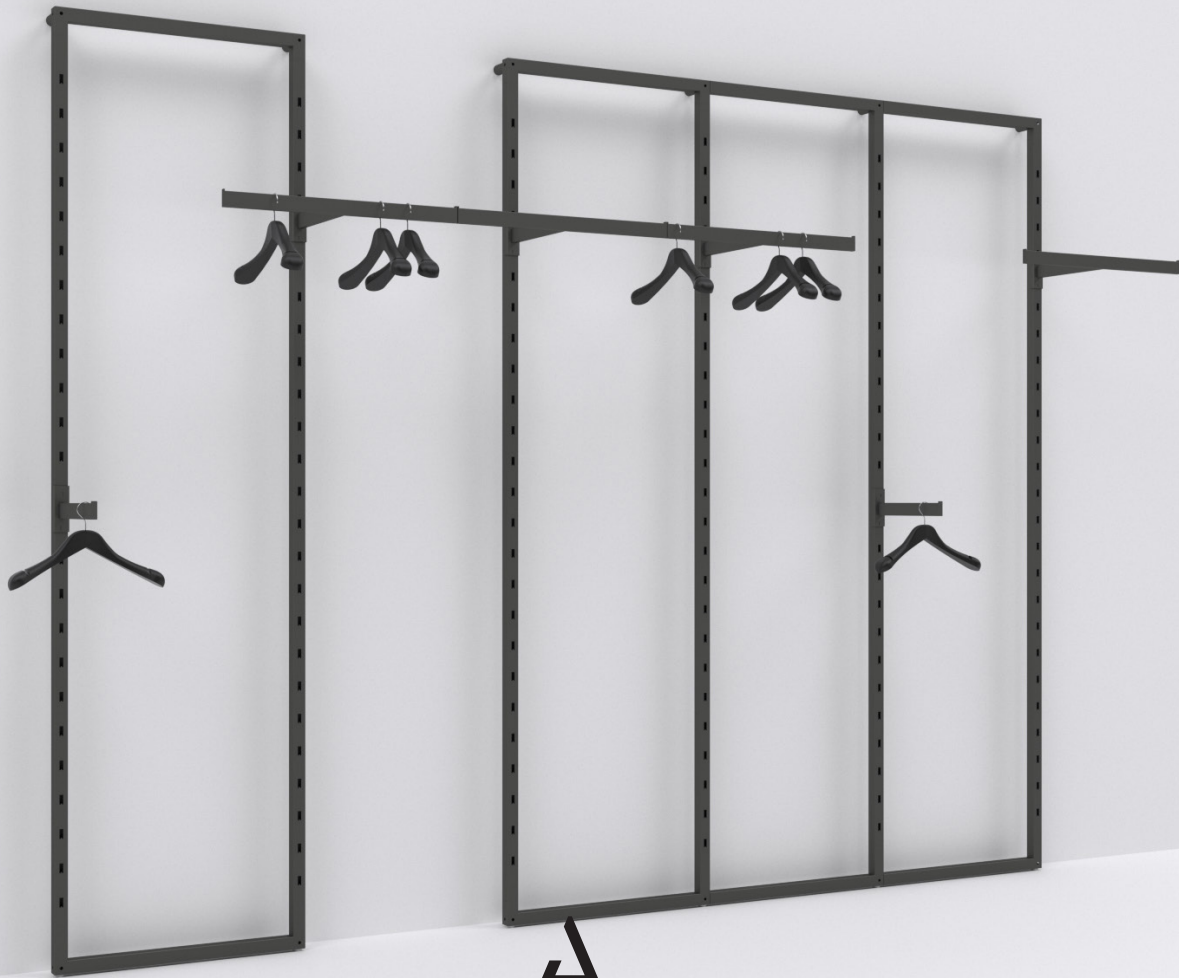

A

Product
Plot

Plot

Made of round 3 cm / 1 3/16" steel tubes and hidden aluminum pressure die casted connectors, Plot is a system with a strong freestanding nature and a technology soul.

Its inner technology and high reconfigurable power allow to obtain a huge list of freestanding items starting from tables up to dynamic solutions for the middle area.

TQ Crossbar 48" € 58,00

TQ Crossbar Double Faceout € 48,00

TONDOQUADRO KIT 02

Dimensions: L 2545 x H 1550 x D 680 mm

Price

TQ S-Unit € 717,00

TQ Crossbar Cantilever 48" € 71,00

TQ Insert Shelf 24" € 82,00

A

Product
Slash

Slash

Sleek, solid, strong and refined, SLASH is composed of 15x40 mm rectangular slotted profiles that can be free-standing or wall mounted. The versatility allows for a variance of display setups, from angled slash, vertical or radial - offering an endless range of visual solutions and maximum use of wall capacity. Accessories can be attached and removed without tools, creating a multifunctional system for display and communication. SLASH offers a high degree of customization and is available in a variety of finishes, providing the ultimate retail solution.