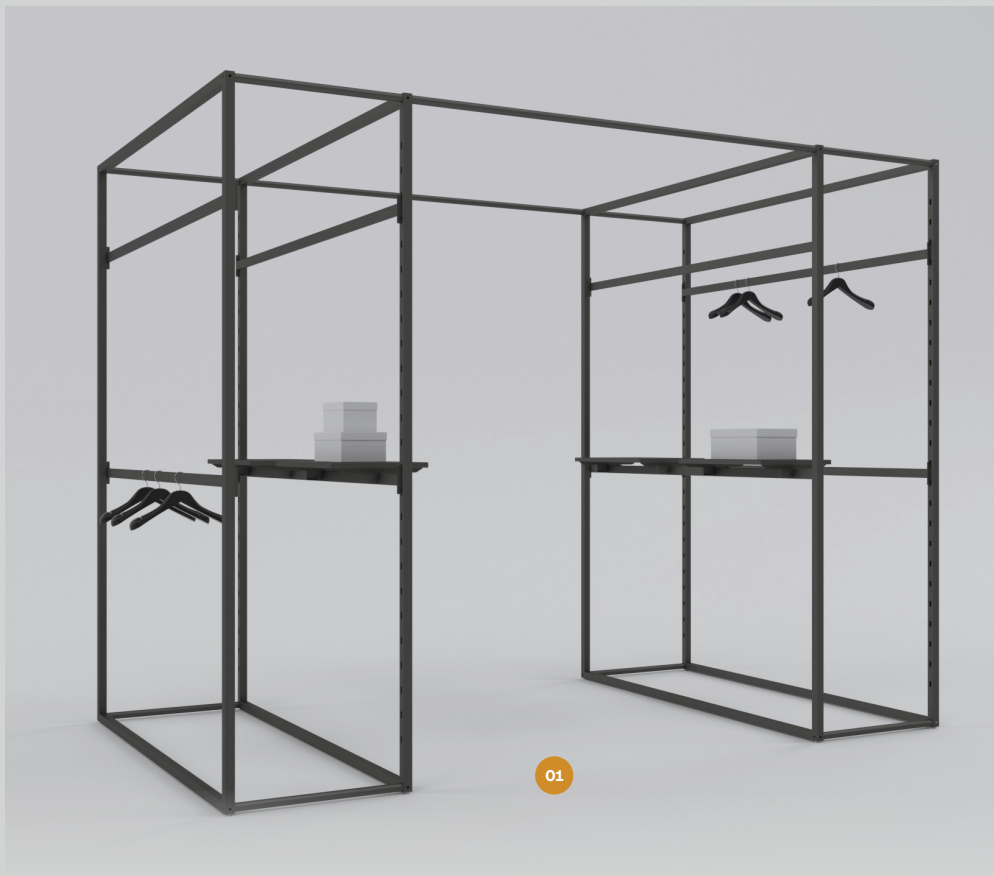

TONDOQUADRO KIT 01

Dimensions: L 3190 x H 2470 x D 1900 mm

Price

TQ Kiosk

€ 1.805,00

TQ Crossbar 72"

€ 104,00

TQ Insert Shelf 24"

€ 82,00