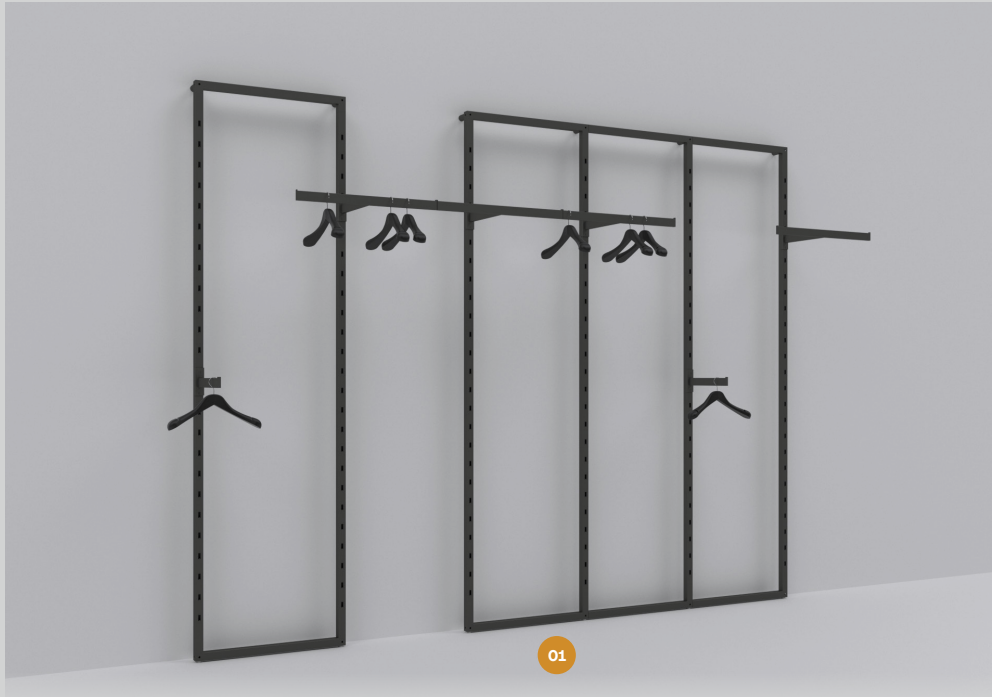

TONDOQUADRO KIT 01

Dimensions: L 3260 x H 2470 x D 95 mm

Price

Wall mounted Unit

€ 350,00

TQ Frontal T-Bar

€ 80,00

TQ Frontal Faceout

€ 51,00