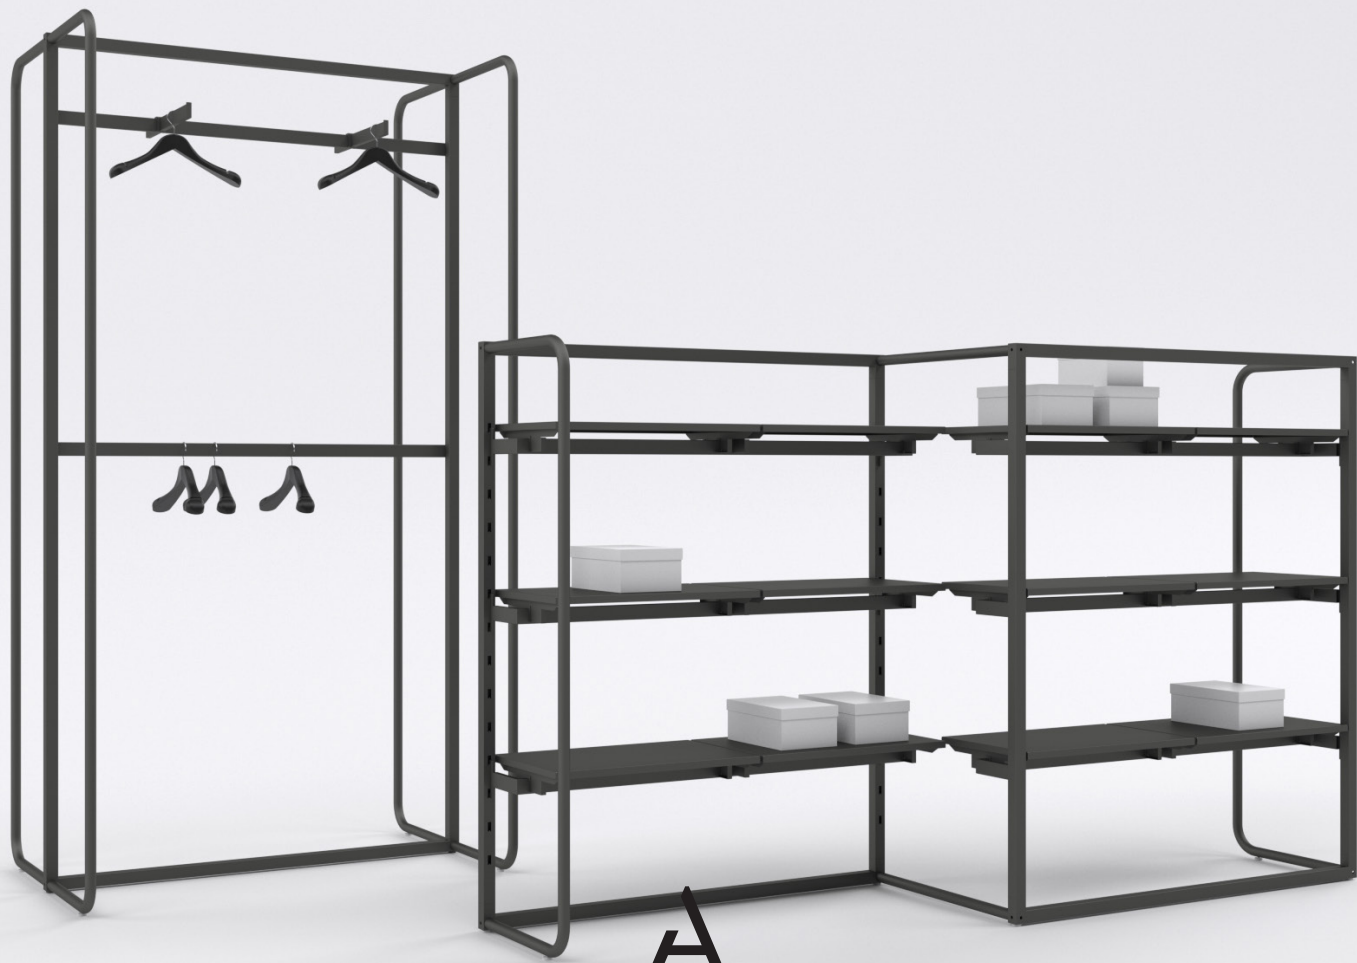

A

Product
Plot

Plot

Made of round 3 cm / 1 3/16" steel tubes and hidden aluminum pressure die casted connectors, Plot is a system with a strong freestanding nature and a technology soul.

Its inner technology and high reconfigurable power allow to obtain a huge list of freestanding items starting from tables up to dynamic solutions for the middle area.

Price

Plot Display Console 48"x28" € 336,00

Product

TondoQuadro

TondoQuadro

Light and solid, sinuous and geometric, TONDOQUADRO is the newest ALU system made of round 3 cm / 1 3/16" and square 3,5 cm / 1 3/8" steel profiles that combined together create multipurpose display configurations. The aluminum pressure die casted connector allows the slotted square profile to be positioned in four different directions. TONDOQUADRO is the very first ALU system to offer a seamless 183cm / 72" span, boosting hanging and shelving capacity. It can outfit your entire shopping environment or be your kiosk in a multi-branded space. TONDOQUADRO's accessories transform a static unit into a dynamic display, playing with different layers of merchandise.

€ 104,00

TQ Insert Shelf 24"

€ 82,00

A

TONDOQUADRO KIT 01

Dimensions: L 1290 x H 2470 x D 935 mm

Price

Freestanding Unit € 789,00

Cantilver Shelf

€ 78,00

A

Product
Slash

Slash

Sleek, solid, strong and refined, SLASH is composed of 15x40 mm rectangular slotted profiles that can be free-standing or wall mounted. The versatility allows for a variance of display setups, from angled slash, vertical or radial - offering an endless range of visual solutions and maximum use of wall capacity. Accessories can be attached and removed without tools, creating a multifunctional system for display and communication. SLASH offers a high degree of customization and is available in a variety of finishes, providing the ultimate retail solution.