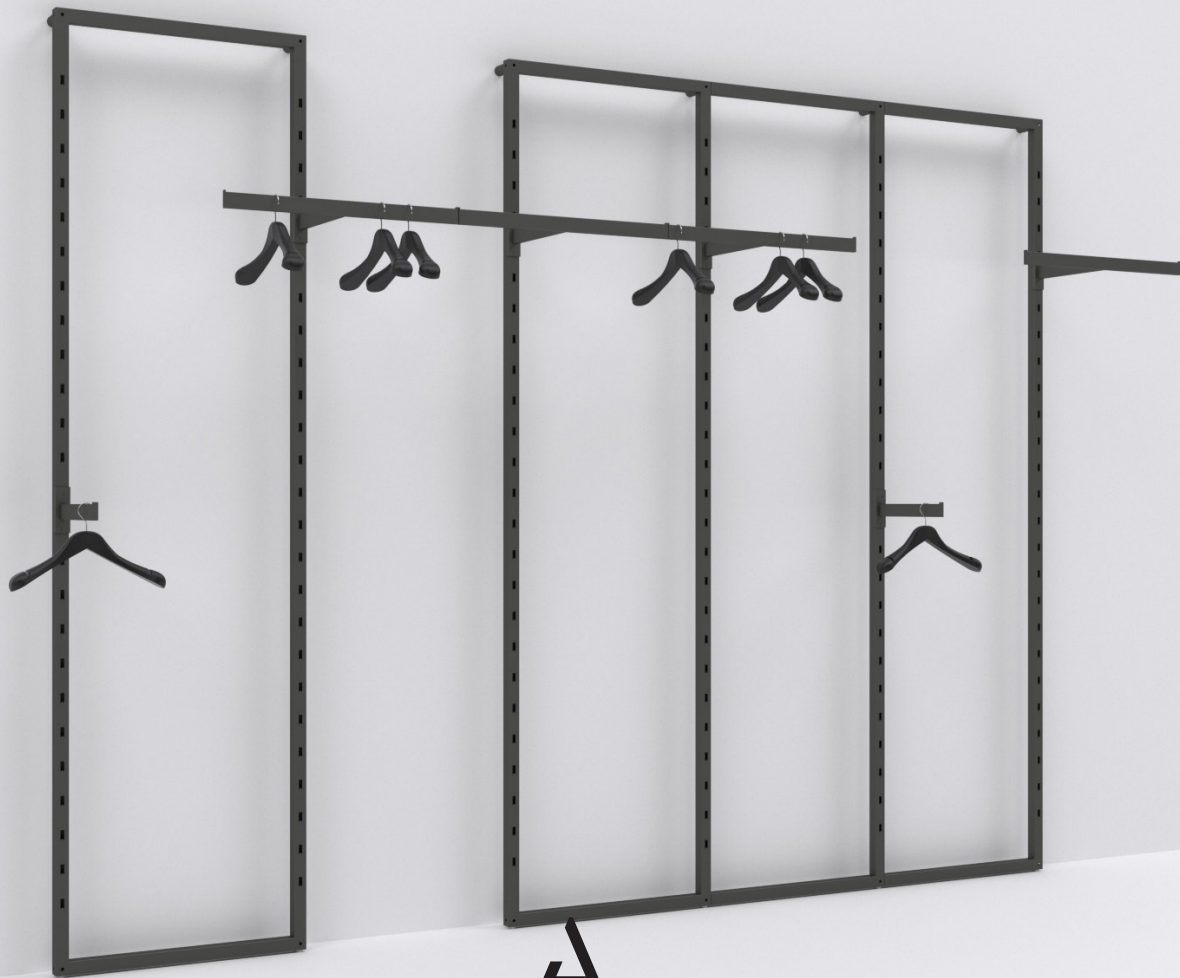

A

Product
Plot

Plot

Made of round 3 cm / 1 3/16" steel tubes and hidden aluminum pressure die casted connectors, Plot is a system with a strong freestanding nature and a technology soul.

Its inner technology and high reconfigurable power allow to obtain a huge list of freestanding items starting from tables up to dynamic solutions for the middle area.

TQ Crossbar 48" € 58,00

TQ Crossbar Double Faceout € 48,00

TONDOQUADRO KIT 02

Dimensions: L 2545 x H 1550 x D 680 mm

Price

TQ S-Unit € 717,00

TQ Crossbar Cantilever 48" € 71,00

TQ Insert Shelf 24" € 82,00

Cantilver Shelf

€ 78,00

A

Product
Slash

Slash

Sleek, solid, strong and refined, SLASH is composed of 15x40 mm rectangular slotted profiles that can be free-standing or wall mounted. The versatility allows for a variance of display setups, from angled slash, vertical or radial - offering an endless range of visual solutions and maximum use of wall capacity. Accessories can be attached and removed without tools, creating a multifunctional system for display and communication. SLASH offers a high degree of customization and is available in a variety of finishes, providing the ultimate retail solution.