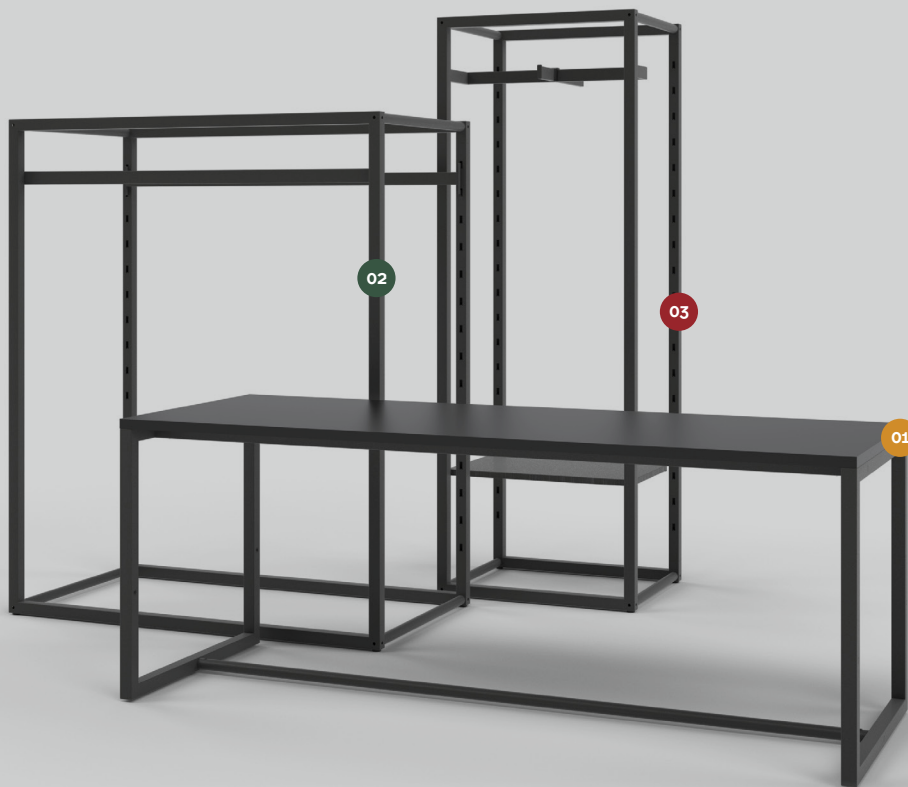

TONDOQUADRO KIT 01

Dimensions: L 1900 x H 700 x D 680 mm

Price

Table

€ 458,00

TONDOQUADRO KIT 02

Dimensions: L 1290 x H 1550 x D 680 mm

Price

Freestanding Unit

€ 583,00

Crossbar 48"

€ 58,00

TONDOQUADRO KIT 03

Dimensions: L 680 x H 1900 x D 680 mm

Price

Freestanding Unit

€ 685,38

Crossbar 24"

€ 49,00

Double Faceout

€ 48,00

Cantilver Shelf

€ 78,00