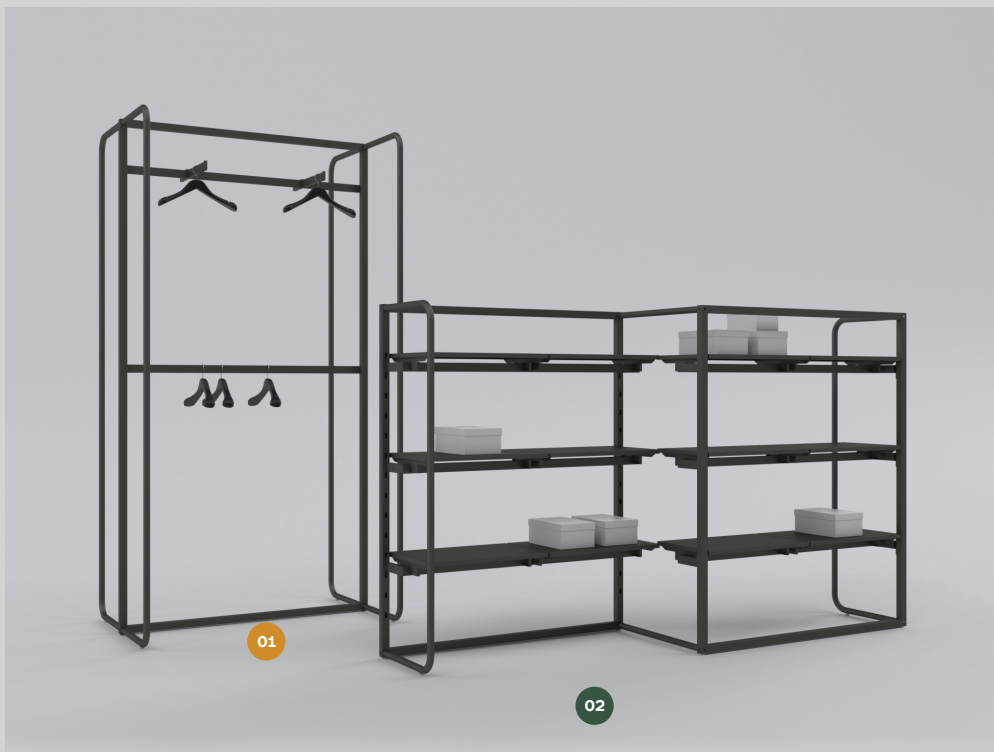

Price

Plot Display Console 48"x28" € 336,00

Product

TondoQuadro

TondoQuadro

Light and solid, sinuous and geometric, TONDOQUADRO is the newest ALU system made of round 3 cm / 1 3/16" and square 3,5 cm / 1 3/8" steel profiles that combined together create multipurpose display configurations. The aluminum pressure die casted connector allows the slotted square profile to be positioned in four different directions. TONDOQUADRO is the very first ALU system to offer a seamless 183cm / 72" span, boosting hanging and shelving capacity. It can outfit your entire shopping environment or be your kiosk in a multi-branded space. TONDOQUADRO's accessories transform a static unit into a dynamic display, playing with different layers of merchandise.

ALU

A

TONDOQUADRO KIT 01

Dimensions: L 3190 x H 2470 x D 1900 mm

Price

TQ Kiosk

€ 1.805,00

TQ Crossbar 72"

€ 104,00

TQ Insert Shelf 24"

€ 82,00

A

TONDOQUADRO KIT 01

Dimensions: L 1290 x H 2470 x D 935 mm

Price

Freestanding Unit € 789,00

TQ Crossbar 48" € 58,00

TQ Crossbar Double Faceout € 48,00

TONDOQUADRO KIT 02

Dimensions: L 2545 x H 1550 x D 680 mm

Price

TQ S-Unit € 717,00

TQ Crossbar Cantilever 48" € 71,00

TQ Insert Shelf 24" € 82,00