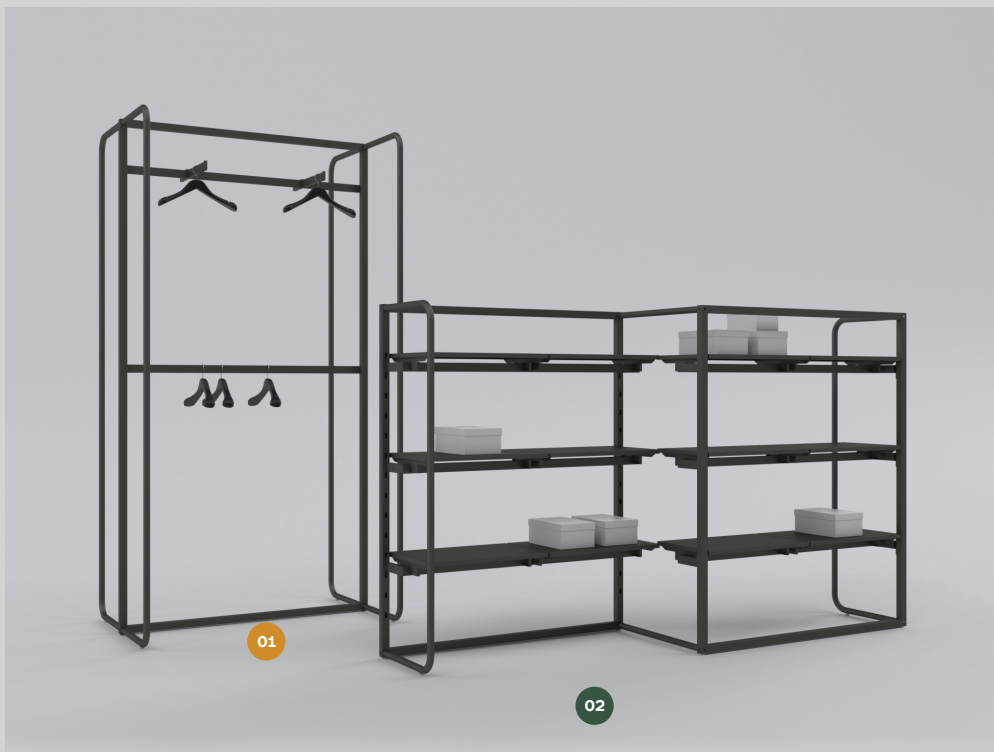

PLOT KIT 03

Dimensions: L 48" x H 28" x D 48"

Price

Plot Display Console 48"x28" **\$ 400.00**

Product

TondoQuadro

TondoQuadro

Light and solid, sinuous and geometric, TONDOQUADRO is the newest ALU system made of round 3 cm / 1 3/16" and square 3,5 cm / 1 3/8" steel profiles that combined together create multipurpose display configurations. The aluminum pressure die casted connector allows the slotted square profile to be positioned in four different directions. TONDOQUADRO is the very first ALU system to offer a seamless 183cm / 72" span, boosting hanging and shelving capacity. It can outfit your entire shopping environment or be your kiosk in a multi-branded space. TONDOQUADRO's accessories transform a static unit into a dynamic display, playing with different layers of merchandise.

ALU

A

TONDOQUADRO KIT 01

Dimensions: L 125" x H 97" x D 741"

Price

TQ Kiosk

\$ 2,416.00

TQ Crossbar 72"

\$ 139.00

TQ Insert Shelf 24"

\$ 85.00

A

TONDOQUADRO KIT 01

Dimensions: L 48" x H 97" x D 36"

Price

Freestanding Unit	\$ 1,055.00
TQ Crossbar 48"	\$ 69.00
TQ Crossbar Double Faceout	\$ 59.00

Crossbar 24"

\$ 60.00

Double Faceout

\$ 59.00

A

Product
Slash

Slash

Sleek, solid, strong and refined, SLASH is composed of 15x40 mm rectangular slotted profiles that can be free-standing or wall mounted. The versatility allows for a variance of display setups, from angled slash, vertical or radial - offering an endless range of visual solutions and maximum use of wall capacity. Accessories can be attached and removed without tools, creating a multifunctional system for display and communication. SLASH offers a high degree of customization and is available in a variety of finishes, providing the ultimate retail solution.