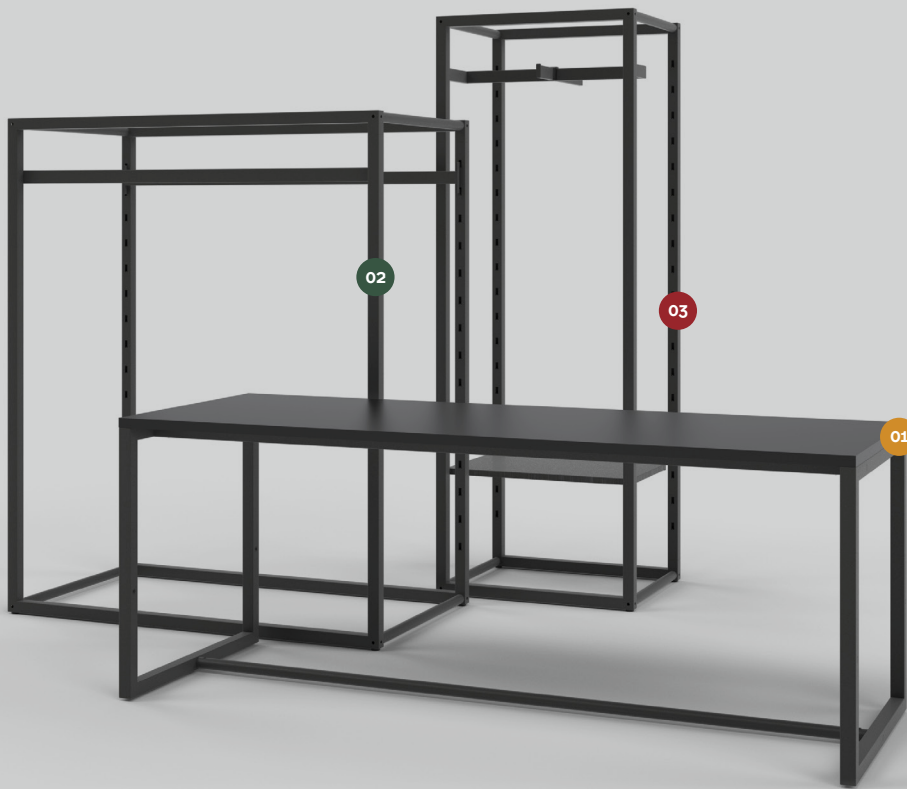

A

Product
Plot

Plot

Made of round 3 cm / 1 3/16" steel tubes and hidden aluminum pressure die casted connectors, Plot is a system with a strong freestanding nature and a technology soul.

Its inner technology and high reconfigurable power allow to obtain a huge list of freestanding items starting from tables up to dynamic solutions for the middle area.

TONDOQUADRO KIT 02

Dimensions: L 100" x H 61" x D 26"

Price

TQ S-Unit	\$ 958.00
TQ Crossbar Cantilever 48"	\$ 95.00
TQ Insert Shelf 24"	\$ 85.00

A

TONDOQUADRO KIT 01

Dimensions: L 128" x H 97" x D 3"

Price

Wall mounted Unit

\$ 467.00

TQ Frontal T-Bar

\$107.00

TQ Frontal Faceout

\$ 68.00

A

TONDOQUADRO KIT 01

Crossbar 24"

\$ 60.00

Double Faceout

\$ 59.00

A

Product
Slash

Slash

Sleek, solid, strong and refined, SLASH is composed of 15x40 mm rectangular slotted profiles that can be free-standing or wall mounted. The versatility allows for a variance of display setups, from angled slash, vertical or radial - offering an endless range of visual solutions and maximum use of wall capacity. Accessories can be attached and removed without tools, creating a multifunctional system for display and communication. SLASH offers a high degree of customization and is available in a variety of finishes, providing the ultimate retail solution.