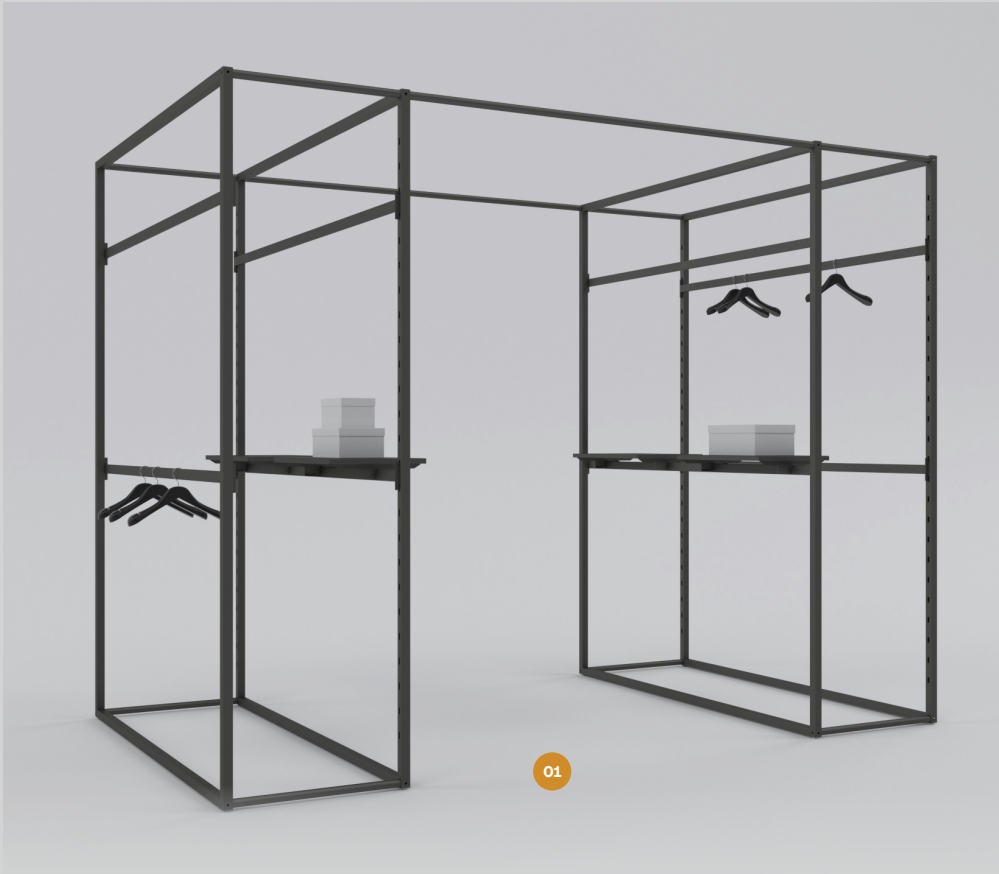

TONDOQUADRO KIT 01

Dimensions: L 125" x H 97" x D 741"

Price

TQ Kiosk

$ 2,416.00

TQ Crossbar 72"

$ 139.00

TQ Insert Shelf 24"

$ 85.00