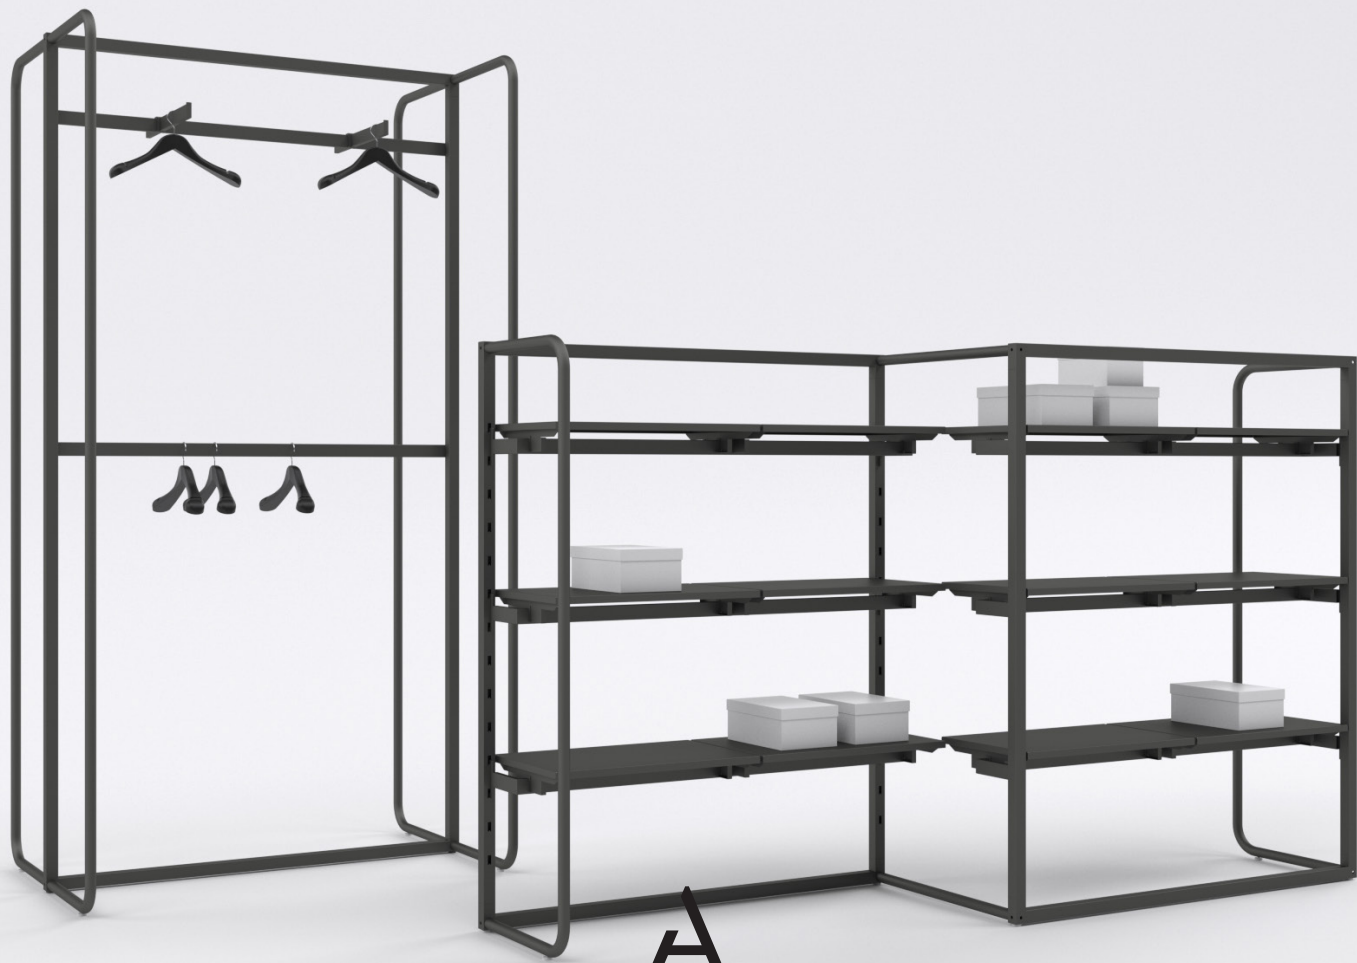

PLOT KIT 03

Dimensions: L 48" x H 28" x D 48"

Price

Plot Display Console 48"x28" **\$ 400.00**

Product

TondoQuadro

TondoQuadro

Light and solid, sinuous and geometric, TONDOQUADRO is the newest ALU system made of round 3 cm / 1 3/16" and square 3,5 cm / 1 3/8" steel profiles that combined together create multipurpose display configurations. The aluminum pressure die casted connector allows the slotted square profile to be positioned in four different directions. TONDOQUADRO is the very first ALU system to offer a seamless 183cm / 72" span, boosting hanging and shelving capacity. It can outfit your entire shopping environment or be your kiosk in a multi-branded space. TONDOQUADRO's accessories transform a static unit into a dynamic display, playing with different layers of merchandise.

ALU

A

TONDOQUADRO KIT 01

Dimensions: L 125" x H 97" x D 741"

Price

TQ Kiosk

\$ 2,416.00

TQ Crossbar 72"

\$ 139.00

TQ Insert Shelf 24"

\$ 85.00

A

TONDOQUADRO KIT 01

Dimensions: L 48" x H 97" x D 36"

Price

Freestanding Unit	\$ 1,055.00
TQ Crossbar 48"	\$ 69.00
TQ Crossbar Double Faceout	\$ 59.00

Crossbar 24"

\$ 60.00

Double Faceout

\$ 59.00

A

Product
Slash

Slash

Sleek, solid, strong and refined, SLASH is composed of 15x40 mm rectangular slotted profiles that can be free-standing or wall mounted. The versatility allows for a variance of display setups, from angled slash, vertical or radial - offering an endless range of visual solutions and maximum use of wall capacity. Accessories can be attached and removed without tools, creating a multifunctional system for display and communication. SLASH offers a high degree of customization and is available in a variety of finishes, providing the ultimate retail solution.