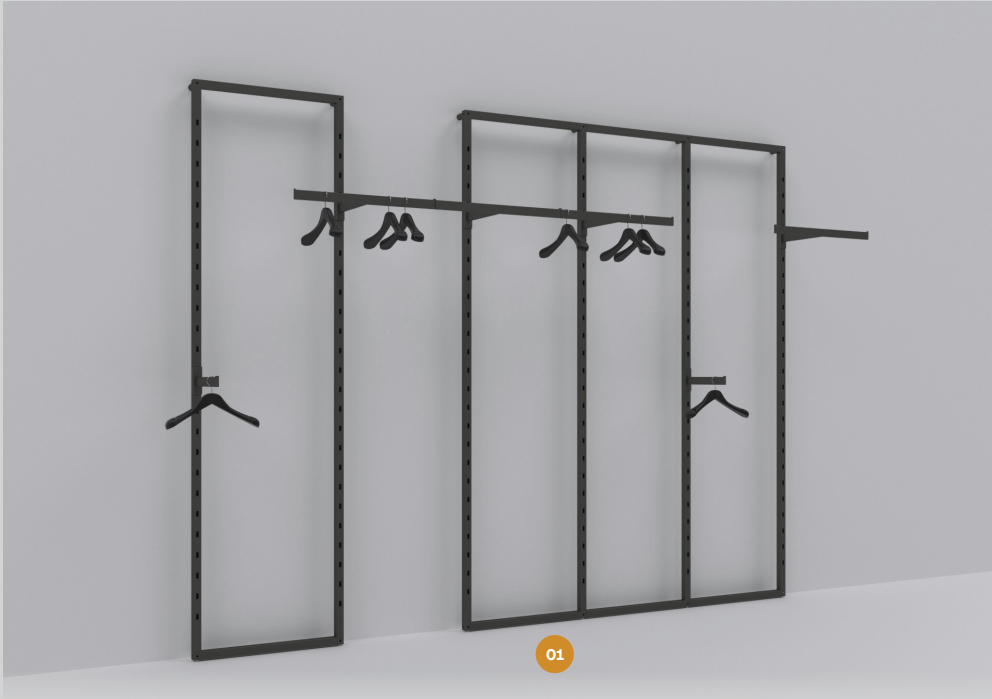

\$ 139.00

TQ Insert Shelf 24"

\$ 85.00

A

TONDOQUADRO KIT 01

Dimensions: L 48" x H 97" x D 36"

Price

Freestanding Unit	\$ 1,055.00
TQ Crossbar 48"	\$ 69.00
TQ Crossbar Double Faceout	\$ 59.00

TONDOQUADRO KIT 02

Dimensions: L 100" x H 61" x D 26"

Price

TQ S-Unit	\$ 958.00
TQ Crossbar Cantilever 48"	\$ 95.00
TQ Insert Shelf 24"	\$ 85.00

A

TONDOQUADRO KIT 01

Dimensions: L 128" x H 97" x D 3"

Price

Wall mounted Unit

\$ 467.00

TQ Frontal T-Bar

\$107.00

TQ Frontal Faceout

\$ 68.00

A

TONDOQUADRO KIT 01

Crossbar 24"

\$ 60.00

Double Faceout

\$ 59.00

A

Product
Slash

Slash

Sleek, solid, strong and refined, SLASH is composed of 15x40 mm rectangular slotted profiles that can be free-standing or wall mounted. The versatility allows for a variance of display setups, from angled slash, vertical or radial - offering an endless range of visual solutions and maximum use of wall capacity. Accessories can be attached and removed without tools, creating a multifunctional system for display and communication. SLASH offers a high degree of customization and is available in a variety of finishes, providing the ultimate retail solution.