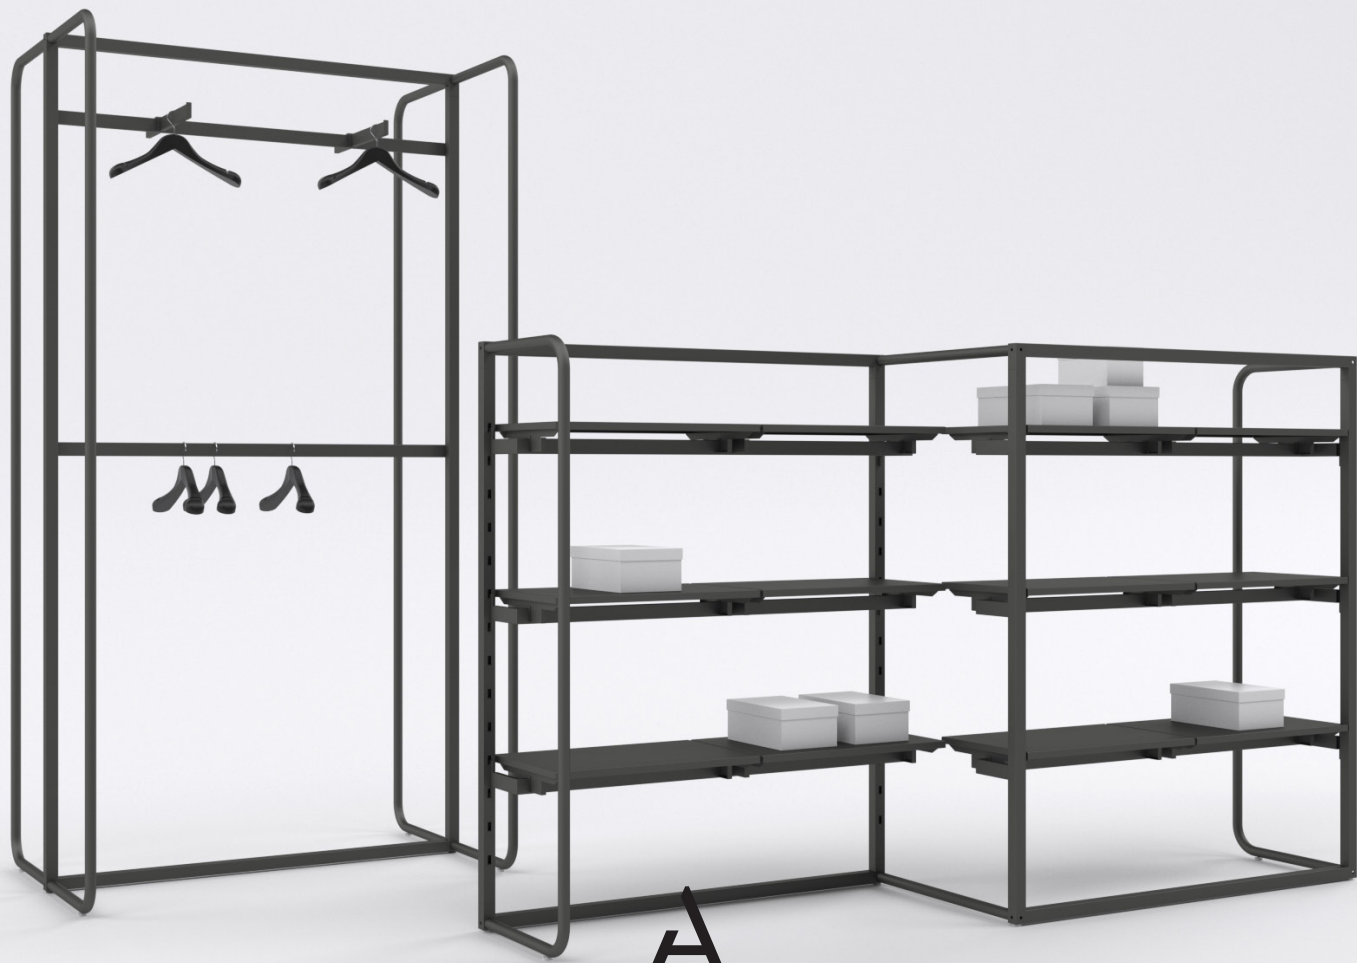

TondoQuadro

Light and solid, sinuous and geometric, TONDOQUADRO is the newest ALU system made of round 3 cm / 1 3/16" and square 3,5 cm / 1 3/8" steel profiles that combined together create multipurpose display configurations. The aluminum pressure die casted connector allows the slotted square profile to be positioned in four different directions. TONDOQUADRO is the very first ALU system to offer a seamless 183cm / 72" span, boosting hanging and shelving capacity. It can outfit your entire shopping environment or be your kiosk in a multi-branded space. TONDOQUADRO's accessories transform a static unit into a dynamic display, playing with different layers of merchandise.

ALU

A

TONDOQUADRO KIT 01

Dimensions: L 125" x H 97" x D 741"

Price

TQ Kiosk	\$ 2,416.00
TQ Crossbar 72"	\$ 139.00
TQ Insert Shelf 24"	\$ 100.00

A

TONDOQUADRO KIT 01

Dimensions: L 48" x H 97" x D 36"

Price

Freestanding Unit	\$ 1,101.00
TQ Crossbar 48"	\$ 74.00
TQ Crossbar Double Faceout	\$ 63.00

TONDOQUADRO KIT 02

Dimensions: L 100" x H 61" x D 26"

Price

TQ S-Unit	\$ 958.00
TQ Crossbar Cantilever 48"	\$ 95.00
TQ Insert Shelf 24"	\$ 100.00

A

Product
Slash

Slash

Sleek, solid, strong and refined, SLASH is composed of 15x40 mm rectangular slotted profiles that can be free-standing or wall mounted. The versatility allows for a variance of display setups, from angled slash, vertical or radial - offering an endless range of visual solutions and maximum use of wall capacity. Accessories can be attached and removed without tools, creating a multifunctional system for display and communication. SLASH offers a high degree of customization and is available in a variety of finishes, providing the ultimate retail solution.