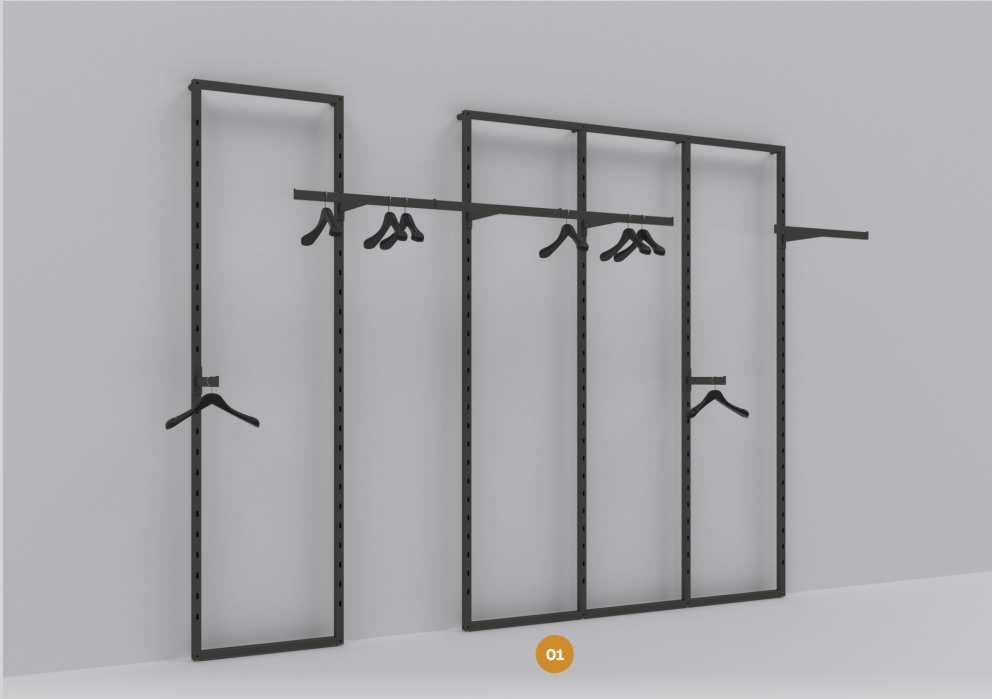

TONDOQUADRO KIT 01

Dimensions: L 128" x H 97" x D 3"

Price

Wall mounted Unit

$ 467.00

TQ Frontal T-Bar

$107.00

TQ Frontal Faceout

$ 68.00