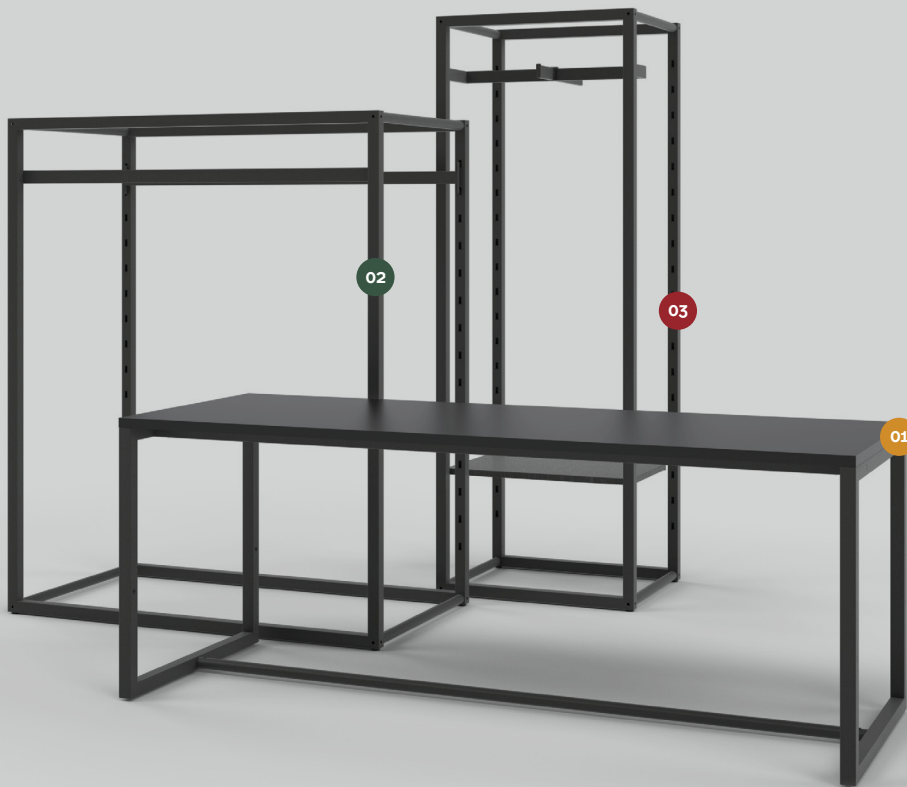

TONDOQUADRO KIT 01

Dimensions: L 75" x H 28" x D 27"

	Price
Table	$ 590.00

TONDOQUADRO KIT 02

Dimensions: L 48" x H 61" x D 27"

	Price
Freestanding Unit	$ 807.00
Crossbar 48"	$ 74.00

TONDOQUADRO KIT 03

Dimensions: L 27" x H 74" x D 27"

	Price
Freestanding Unit	$ 842.44
Crossbar 24"	$ 64.00
Double Faceout	$ 63.00
TQ Cantilever Shelf	$ 105.00