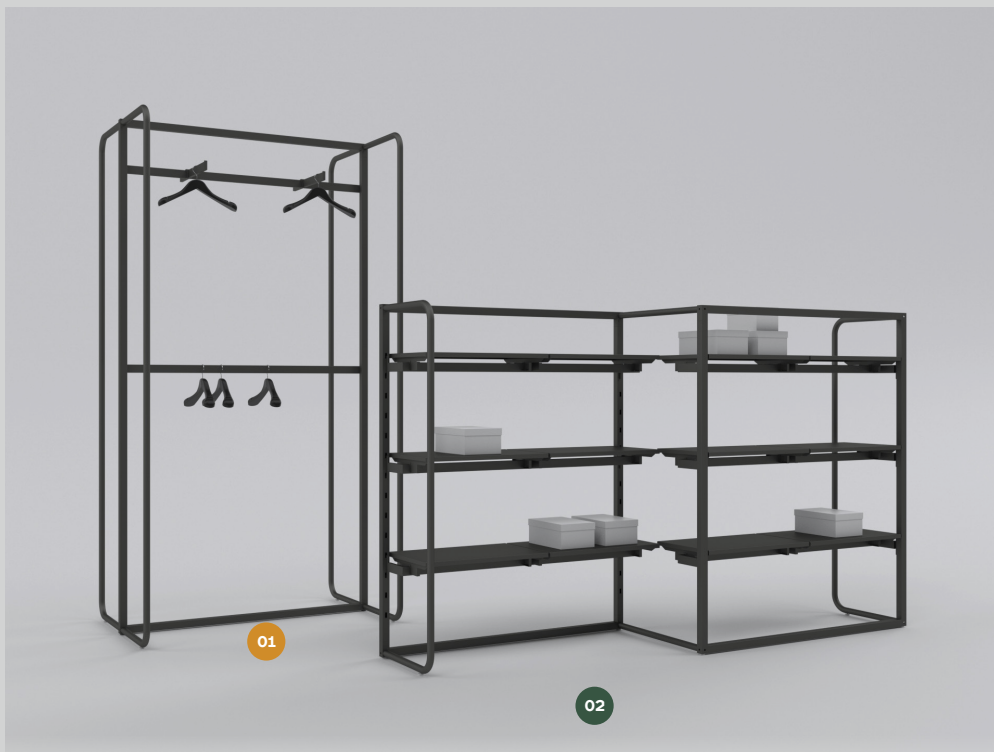

TondoQuadro

Light and solid, sinuous and geometric, TONDOQUADRO is the newest ALU system made of round 3 cm / 1 3/16" and square 3,5 cm / 1 3/8" steel profiles that combined together create multipurpose display configurations. The aluminum pressure die casted connector allows the slotted square profile to be positioned in four different directions. TONDOQUADRO is the very first ALU system to offer a seamless 183cm / 72" span, boosting hanging and shelving capacity. It can outfit your entire shopping environment or be your kiosk in a multi-branded space. TONDOQUADRO's accessories transform a static unit into a dynamic display, playing with different layers of merchandise.

ALU

A

TONDOQUADRO KIT 01

Dimensions: L 125" x H 97" x D 741"

Price

TQ Kiosk	\$ 2,416.00
TQ Crossbar 72"	\$ 139.00
TQ Insert Shelf 24"	\$ 100.00

A

TONDOQUADRO KIT 01

Dimensions: L 48" x H 97" x D 36"

Price

Freestanding Unit	\$ 1,101.00
TQ Crossbar 48"	\$ 74.00
TQ Crossbar Double Faceout	\$ 63.00

TONDOQUADRO KIT 02

Dimensions: L 100" x H 61" x D 26"

Price

TQ S-Unit	\$ 958.00
TQ Crossbar Cantilever 48"	\$ 95.00
TQ Insert Shelf 24"	\$ 100.00

A

Product
Slash

Slash

Sleek, solid, strong and refined, SLASH is composed of 15x40 mm rectangular slotted profiles that can be free-standing or wall mounted. The versatility allows for a variance of display setups, from angled slash, vertical or radial - offering an endless range of visual solutions and maximum use of wall capacity. Accessories can be attached and removed without tools, creating a multifunctional system for display and communication. SLASH offers a high degree of customization and is available in a variety of finishes, providing the ultimate retail solution.